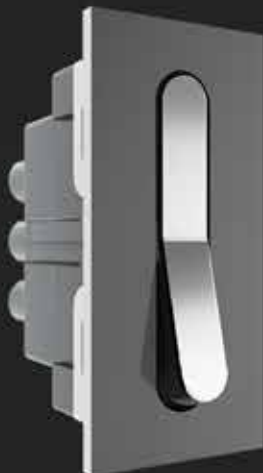

NEXA

EURO S E R I E S

Perfect Décor Choice

Modern switches, sockets and accessories for residential and commercial complexes

The EURO Series is a versatile product line created to meet the needs of electrical installations in contemporary buildings. This range features switches, sockets, fan regulators and dimmers, hospitality products, communication sockets, cover plates, and more. With standardized module sizes for components like switches and sockets, these can be easily mounted on frames.