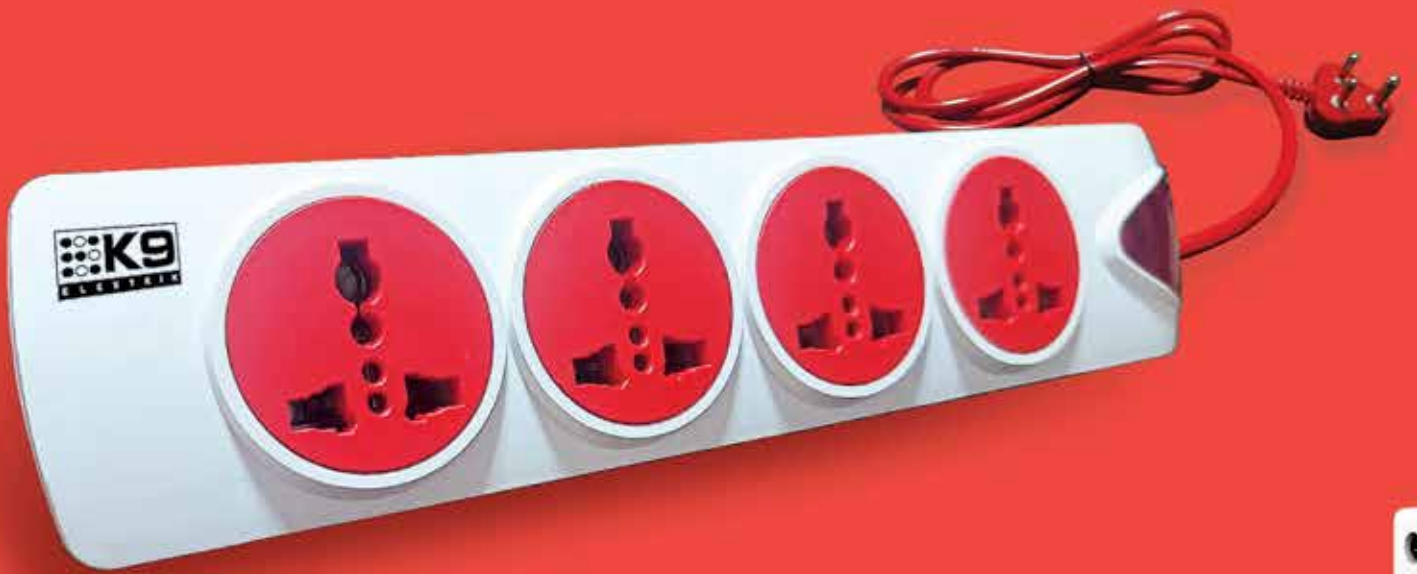

DELTA CHROME

9321

9322

9323

9324

9325

9326

9327

9328

9329

9330

9331

9332

COVER WITH BASE	1M	2M	3M	4M	6M	8M	10M	12M (HR.)	12M (SQ.)	16M	18M	20M
PKG. (Pcs.)	10	10	10	10	10	10	5	5	5	5	5	5
WOODEN BOX SIZE	4X4	4X4	4X5	4X6	4X8	4X10	4X12	4X15	6X8	6X10	8X10	6X12

WHITE	9321	9322	9323	9324	9325	9326	9327	9328	9329	9330	9331	9332
RATE PER PC.	94.00	94.00	102.00	152.00	168.00	218.00	245.00	295.00	295.00	305.00	355.00	380.00

METALIC												
GREY	G9321	G9322	G9323	G9324	G9325	G9326	G9327	G9328	G9329	G9330	G9331	G9332
RATE PER PC.	152.00	152.00	158.00	225.00	260.00	335.00	365.00	480.00	450.00	465.00	530.00	545.00

WOOD FINISH												
TURKISH WOOD	TW-9321	TW-9322	TW-9323	TW-9324	TW-9325	TW-9326	TW-9327	TW-9328	TW-9329	TW-9330	TW-9331	TW-9332
RATE PER PC.	165.00	165.00	178.00	255.00	280.00	380.00	398.00	530.00	488.00	525.00	590.00	640.00