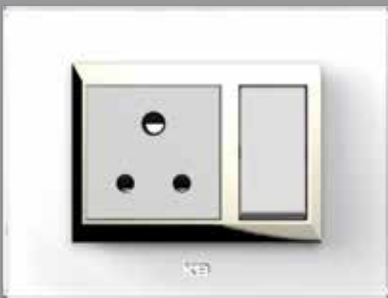

GLASSIK

ELEVATE YOUR INTERIOR DESIGN WITH OUR GLASS COVER PLATES,
COMBINING SLEEK, MODERN AESTHETICS WITH THE TIMELESS
ELEGANCE OF REFLECTIVE SURFACES.

Available Colours

GLASSIK BASIC

SATIN WHITE