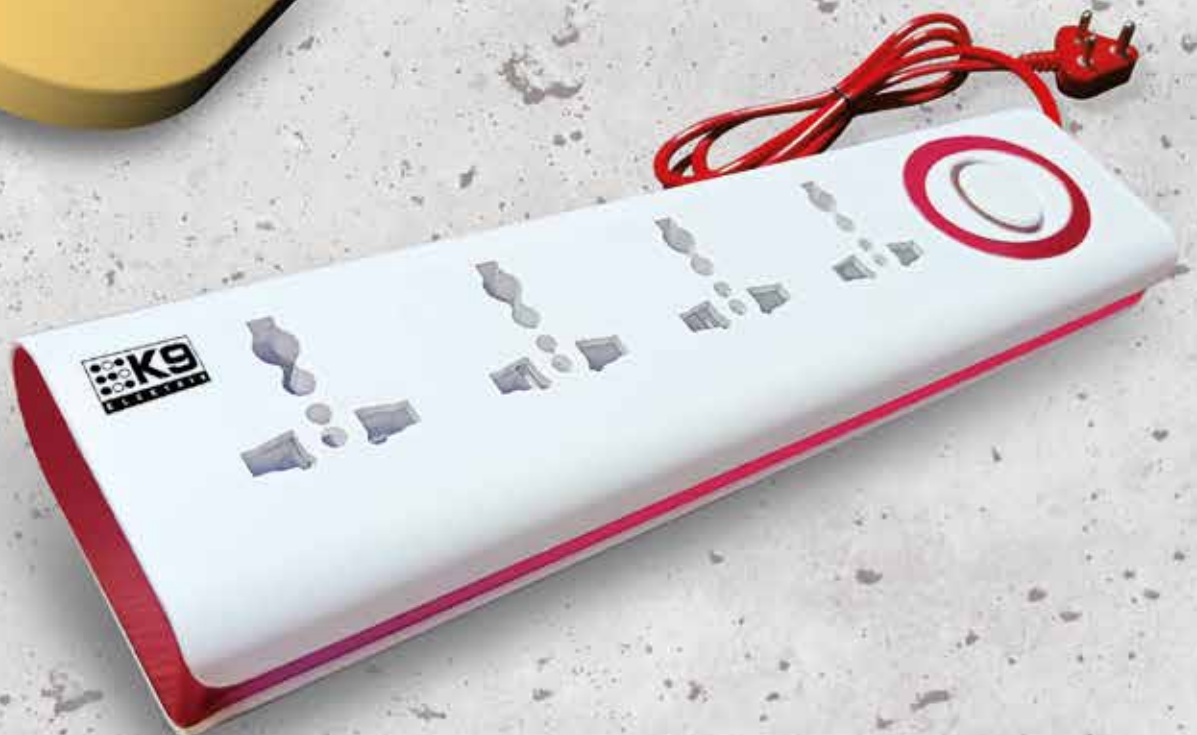

SECURITY

FOR HOME & OFFICE

K9 produces different types of security accessories such as D.P. switch, 5-in-1, extension box and universal spike guard and power strips. Each of these accessories is available in different varieties and are known for quality, durability and performance.