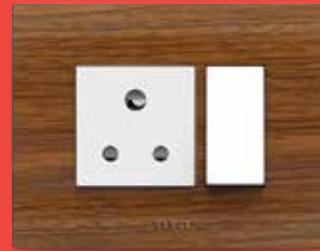

ITALIAN TEAK