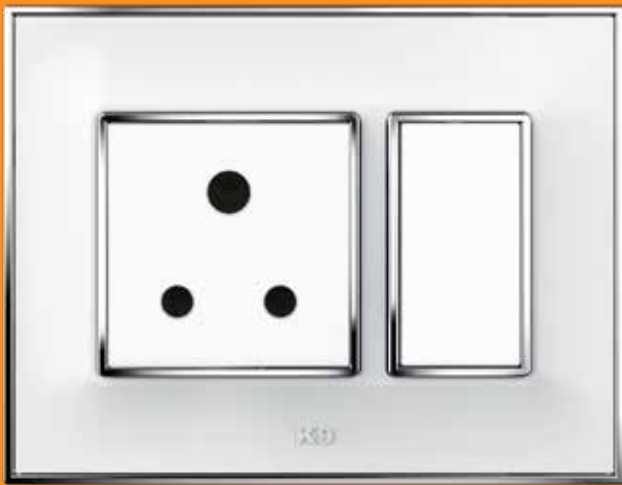

AMAZE

PRODUCTS MADE WITH CUTTING EDGE
TECHNOLOGY AND OUT OF THE BOX INNOVATION.

Available Colours

NATURAL WHITE