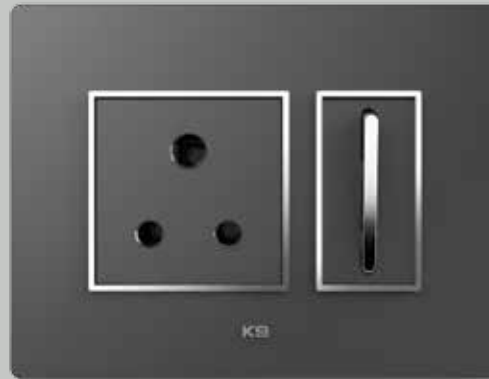

STELLA CHROME

Available Colours

BLACK

Available Sizes

COVER WITH BASE	1M	2M	3M	4M	6M	8M (HR)	8M (SQ)	12M	16M	18M
PKG. (Pcs.)	10	10	10	10	10	10	5	5	5	5

STELLA CHROME (COVER WITH BASE)										
WHITE	9461	9462	9463	9464	9465	9466	9467	9468	9469	9470
RATE PER PC.	66.00	68.00	92.00	116.00	153.00	209.00	209.00	252.00	290.00	315.00
GREY	G9461	G9462	G9463	G9464	G9465	G9466	G9467	G9468	G9469	G9470
RATE PER PC.	95.00	97.00	126.00	160.00	209.00	276.00	276.00	364.00	414.00	451.00