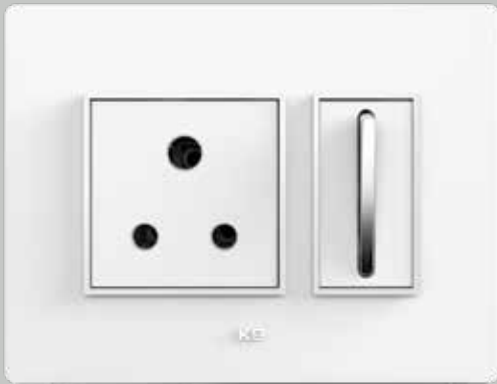

VOGUE

Available Colours

WHITE