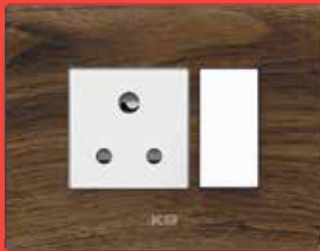

WOOD FINISH

CANADIAN OAK

ITALIAN TEAK

RICH PINE BROWN

Available Sizes

9301

9302

9303